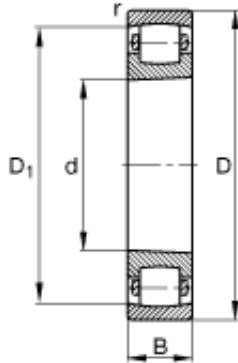

AMERICAN BEARING MFG.CORP.

65 mm x 120 mm x 23 mm FAG 20213-K-TVP-C3 Spherical Roller Bearings

Bearing No. 20213-K-TVP-C3

20213-K-TVP-C3 Bearing 2D drawings and 3D CAD models

Size	65x120x23 mm
Bore Diameter	65 mm
Outer Diameter	120 mm
Width	23 mm
d	65 mm
D	120 mm
B	23 mm
D_1	105,1 mm
$D_{a \max}$	111 mm
$d_{a \min}$	74 mm
$r_{a \max}$	1,5 mm
r_{\min}	1,5 mm
m	1,07 kg / Weight
C_r	95000 N / Dynamic load rating (radial)
C_{0r}	116000 N / Static load rating (radial)
n_G	6000 1/min / Limiting speed
C_{ur}	12700 N / Fatigue limit load, radial
Size	65x120x23 mm
Bore Diameter	65 mm
Outer Diameter	120 mm
Width	23 mm
d	65 mm

AMERICAN BEARING MFG.CORP.

D	120 mm
B	23 mm
C	23 mm
r min.	1,5 mm
D1	105,1 mm
da min.	74 mm
Da max.	111 mm
ra max.	1,5 mm
Weight	1,07 Kg
Basic dynamic load rating (C)	95 kN
Basic static load rating (C0)	116 kN
Fatigue load limit (Pu)	12,7